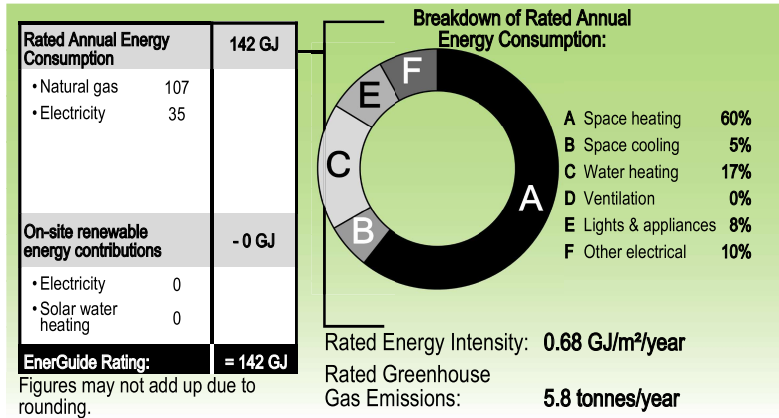

# ENERGUIDE

Data collected: February 22, 2024

File number: **9T66D00508**

Evaluated by: Derek Hick

**142** This house  
GJ/year

▲ **0** GJ/  
year  
Best  
energy  
performance

▲ **77** GJ/  
year  
A typical  
new house

Uses  
most  
energy

One gigajoule (GJ) equals the energy from two BBQ propane tanks

The energy consumption indicated on your utility bills may be higher or lower than your EnerGuide rating. This is because standard assumptions have been made regarding how many people live in your house and how the home is operated. Your rating is based on the condition of your house on the day it was evaluated.